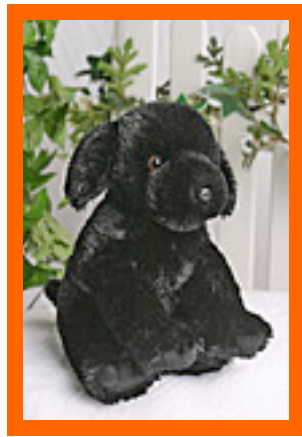

60555 – 15”
Satin Black Lab