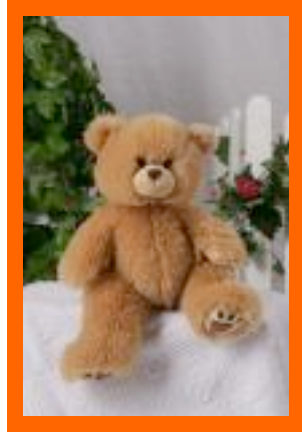

**60715** – 15”  
Vanilla Bear

**60580** – 15”  
Terry Cloth Lamb

**60585** – 15”  
Satin Yellow Duck

**60600** – 15”  
Coco Bear

**60605** – 15”  
Two Tone Dog

**60620** – 15”  
Black Bear

**60630** – 15”  
Hippo

**60636** – 16”  
Striped Cat

**60640** – 16”  
Long Hair Bear

**60645** – 15”  
Purple Bear

**60650** – 17”  
Satin Alligator

**60655** – 17”  
Satin Flamingo

**60660** – 17”  
Smiling Snowman

**60655** – 16”  
Pink & White Hair  
Bear