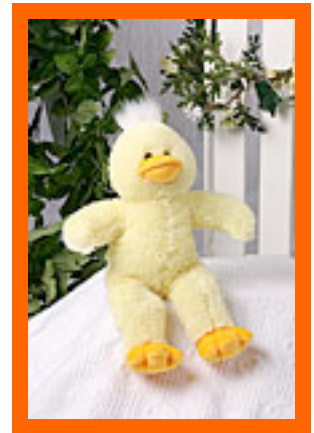

**60504 – 15”**  
Satin Leopard

**60695 – 15”**  
Polar Bear

**60545** – 15”  
Poodle

**60555** – 15”  
Satin Black Lab

**60560** – 15”  
Satin Moose

**60565** – 15”  
Satin Dalmatian Dog

**60710** – 15”  
Heart Nosed Pup

**60715** – 15”  
Vanilla Bear

**60580** – 15”  
Terry Cloth Lamb

**60585** – 15”  
Satin Yellow Duck

**60600** – 15”  
Coco Bear

**60605** – 15”  
Two Tone Dog

**60620** – 15”  
Black Bear

**60630** – 15”  
Hippo