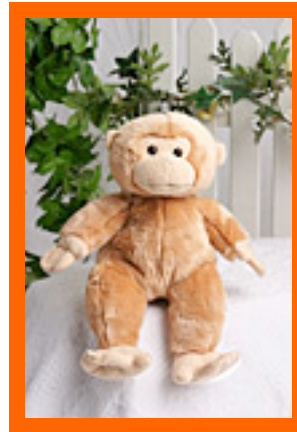

# Party People Inc. Stuff A Bear Choices

**60001** – 15”  
Roarie The Lion

**60004** – 15”  
Tiger

**57484** – 15”  
Rhino

**60051** – 15”  
Horse

**60052** – 15”  
Satin Pig

**57487** – 15”  
Dolphin

**60054** – 15”  
Monkee

**60055** – 15”  
Satin Koala

**60056** – 15”  
Panda

**60625** – 15”  
Red Nosed Reindeer

**60344** – 15”  
Satin Frog

**60346** – 15”  
Satin Elephant

**60349 – 15”**  
Zebra

**60351 – 15”**  
Giraffe

**60378 – 15”**  
White Tiger