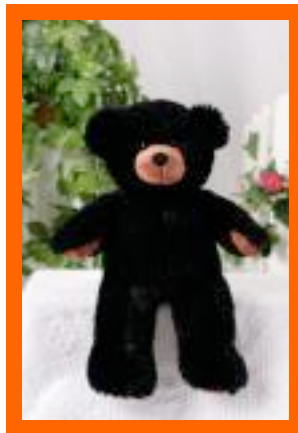

**60715** – 15”  
Vanilla Bear

**60580** – 15”  
Terry Cloth Lamb

**60585** – 15”  
Satin Yellow Duck

**60600** – 15”  
Coco Bear

**60605** – 15”  
Two Tone Dog

**60620** – 15”  
Black Bear

**60630** – 15”  
Hippo

**60636** – 16”  
Striped Cat

**60640** – 16”  
Long Hair Bear

**60645** – 15”  
Purple Bear

**60650** – 17”  
Satin Alligator

**60655** – 17”  
Satin Flamingo

**60660** – 17”  
Smiling Snowman

**60655** – 16”  
Pink & White Hair  
Bear