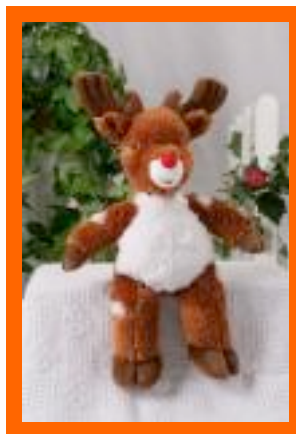

Party People Inc. Stuff A Bear Choices