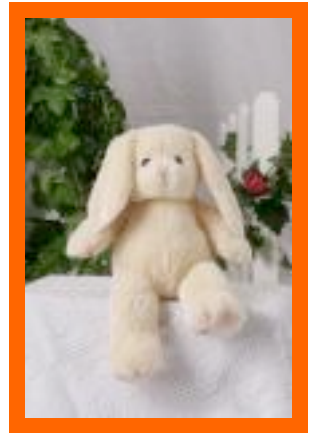

# Party People Inc. Stuff A Bear Choices

**60001** – 15”  
Roarie The Lion

**60004** – 15”  
Tiger

**57484** – 15”  
Rhino

**60051** – 15”  
Horse

**60052** – 15”  
Satin Pig

**57487** – 15”  
Dolphin

**60054** – 15”  
Monkee

**60055** – 15”  
Satin Koala

**60056** – 15”  
Panda

**60625** – 15”  
Red Nosed Reindeer

**60344** – 15”  
Satin Frog

**60346** – 15”  
Satin Elephant

**60349 – 15”**  
Zebra

**60351 – 15”**  
Giraffe

**60378 – 15”**  
White Tiger