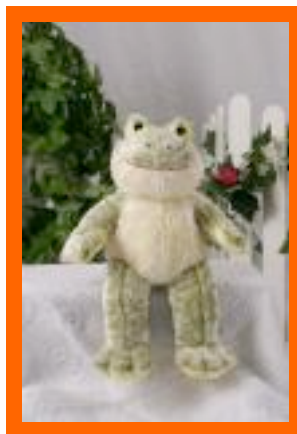

# Party People Inc. Stuff A Bear Choices

**60001** – 15”  
Roarie The Lion

**60004** – 15”  
Tiger

**57484** – 15”  
Rhino

**60051** – 15”  
Horse

**60052** – 15”  
Satin Pig

**57487** – 15”  
Dolphin

**60054** – 15”  
Monkee

**60055** – 15”  
Satin Koala

**60056** – 15”  
Panda

**60625** – 15”  
Red Nosed Reindeer

**60344** – 15”  
Satin Frog

**60346** – 15”  
Satin Elephant

**60349 – 15”**  
Zebra

**60351 – 15”**  
Giraffe

**60378 – 15”**  
White Tiger