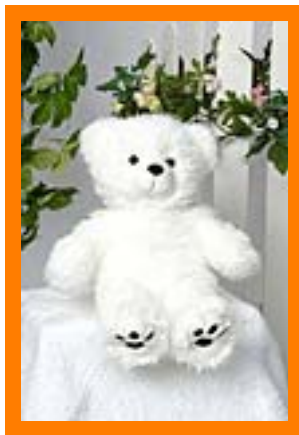

60410 – 15”
Furry White Bear