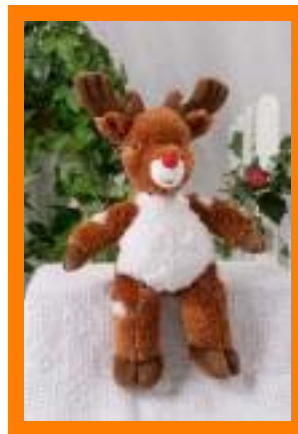

60053 – 15”
Cow